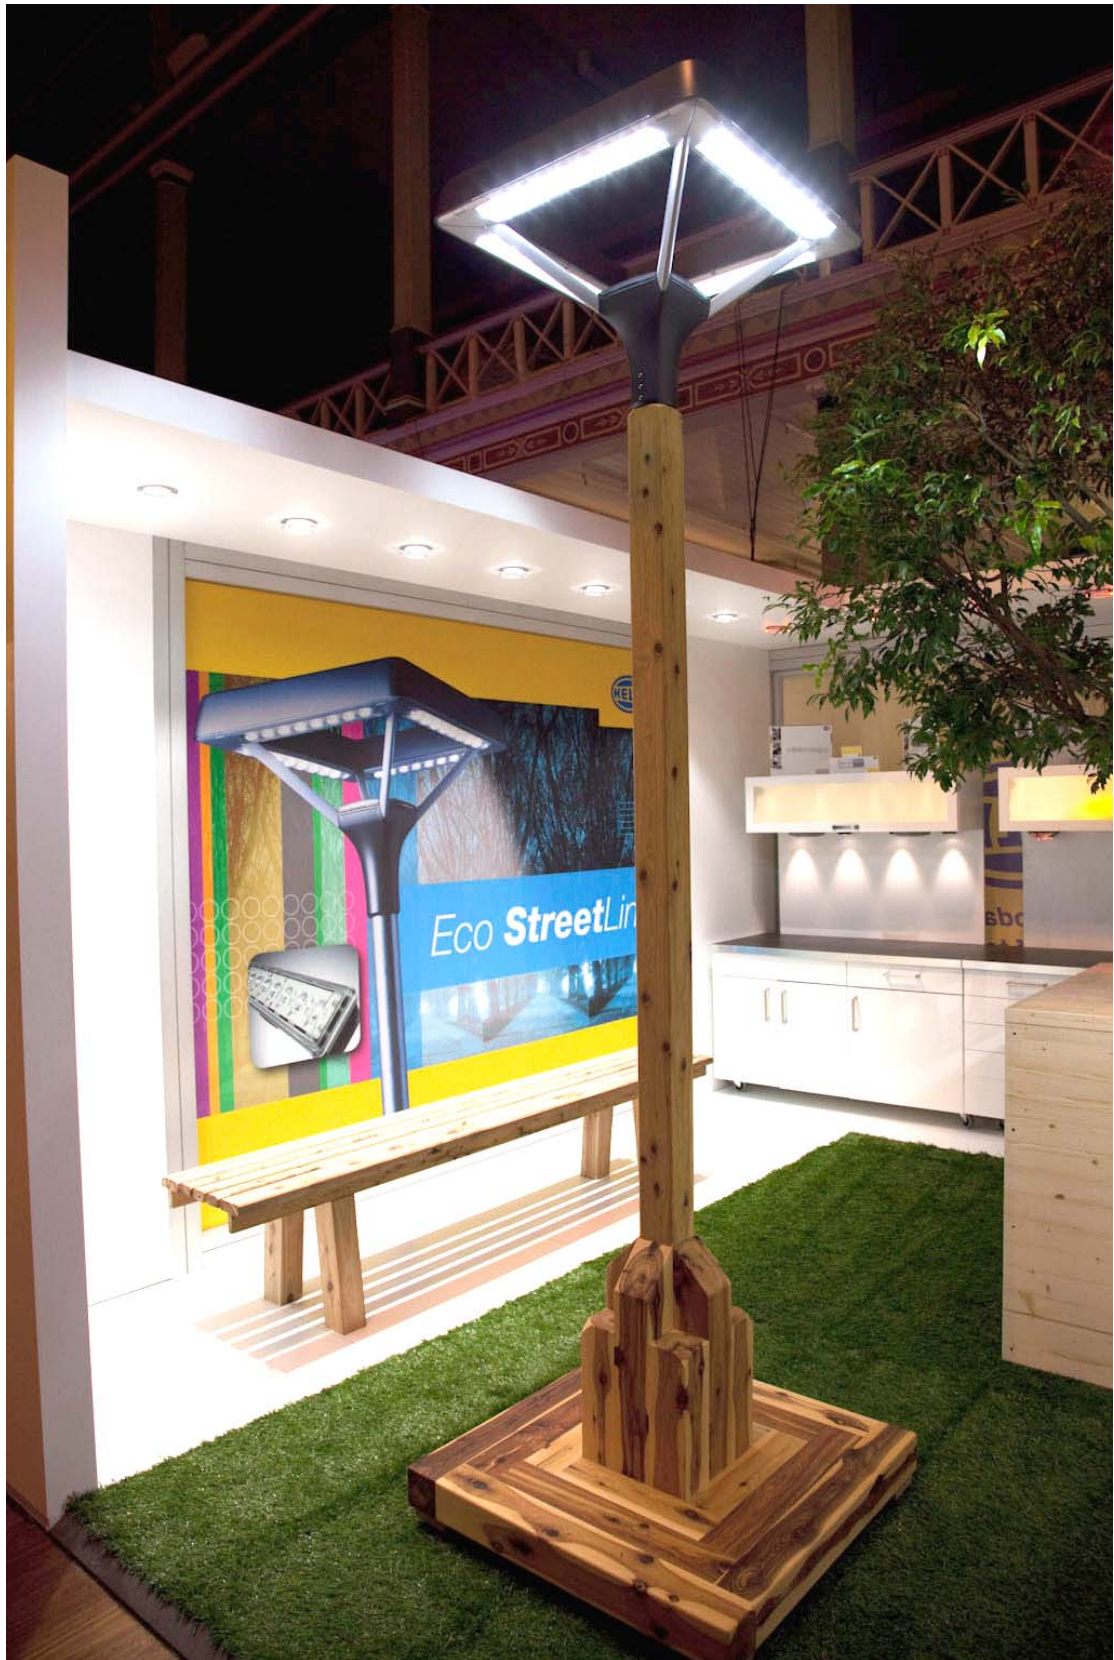

Hella Built Environment display at LightSource in Melbourne 15-18 July 2010

**EcoStreeline LED street light on custom made timber pole, Concept 1 Line down light illuminating the perimeter images with the kitchen unit display in the back ground.**

**Concept I Line Downlights – white LED operating**

**Concept I Line Downlights – ambient amber LED operating**

**Close-up of the Kitchen display, demonstrating a variety of LED cabinet lights, touchless sensor and hands free drawer opener**